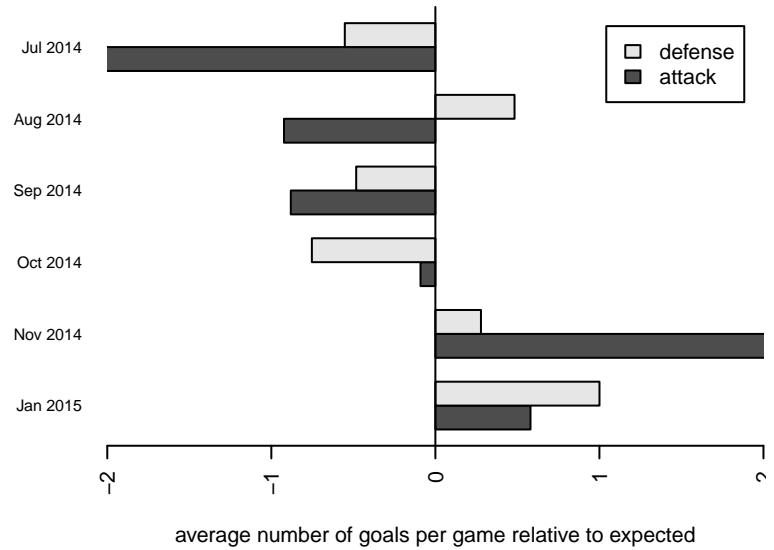

Performance relative to 13 month average