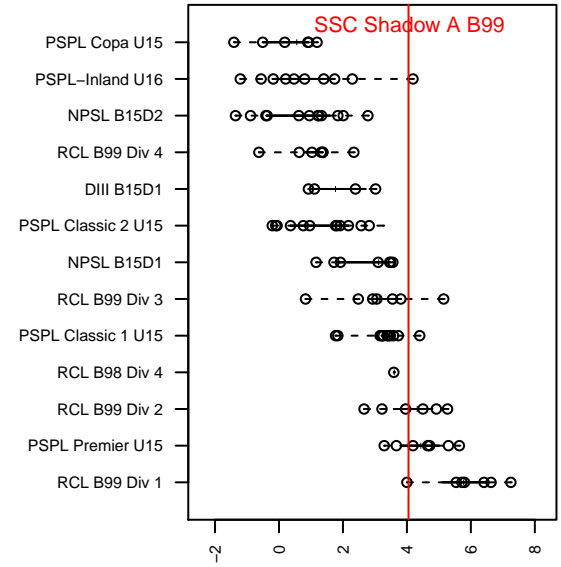

**attack and defense rating
relative to others at age
and all opponents in last 13 months**