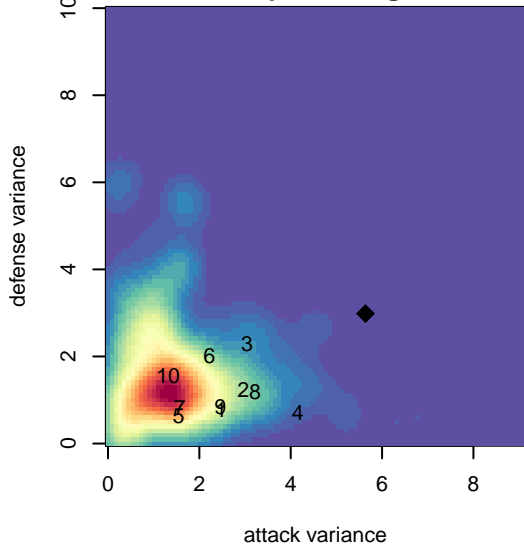

# SSC Shadow A B99

Spokane SC Shadow  
 Spokane, WA  
 B99 total strength=1524  
 attack=22.8 defense=6.63  
 fall league = RCL B99 Div 3, RCL B99 7V2

alt names used:  
 SSC SHADOW B99-A (WA)  
 SSC Shadow B99  
 SSC Shadow B99-A  
 SSC Shadow B99-A  
 SSC SHADOW B99-00 A (WA)  
 SSC Shadow B99-A

**SSC Shadow A B99**  
 Dots are actual minus expected GF (blue circles) and GA (red triangles).  
 Blue line is smoothed change in attack strength. Red is smoothed change in defense strength.

**attack and defense variance (black dot)  
relative to other teams  
and top 10 in region**