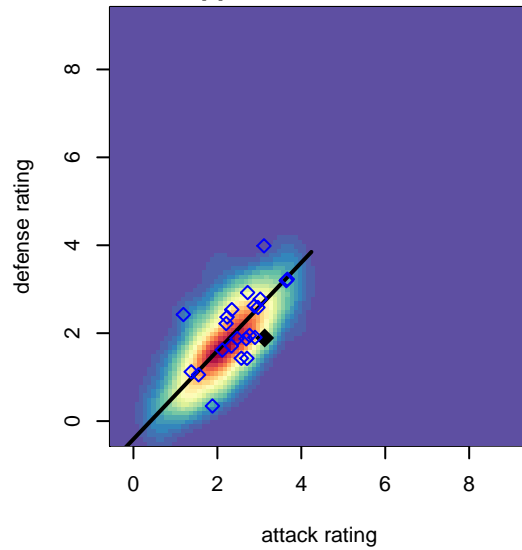

**attack and defense rating
relative to others at age
and all opponents in last 13 months**