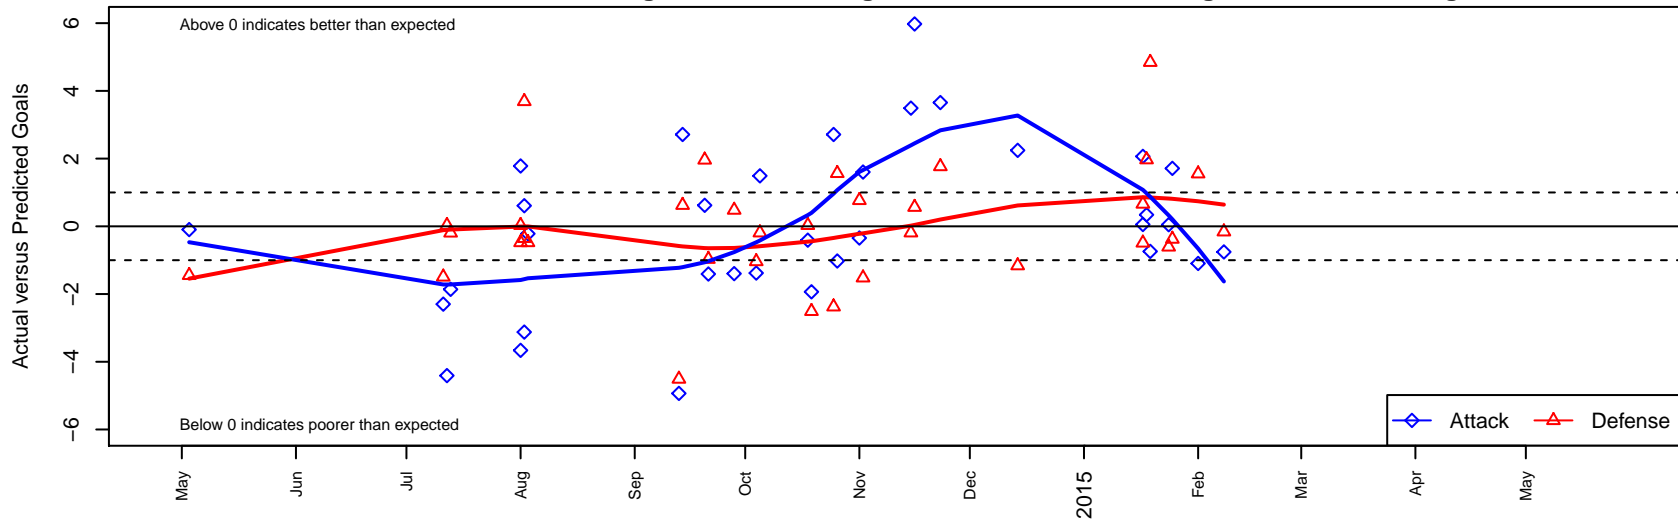

# SSC Shadow A B99

Spokane SC Shadow  
 Spokane, WA  
 B99 total strength=1524  
 attack=22.8 defense=6.63  
 fall league = RCL B99 Div 3, RCL B99 7V2

alt names used:  
 SSC SHADOW B99-A (WA)  
 SSC Shadow B99  
 SSC Shadow B99-A  
 SSC Shadow B99-A  
 SSC SHADOW B99-00 A (WA)  
 SSC Shadow B99-A

**SSC Shadow A B99**  
 Dots are actual minus expected GF (blue circles) and GA (red triangles).  
 Blue line is smoothed change in attack strength. Red is smoothed change in defense strength.

**attack and defense variance (black dot)  
relative to other teams  
and top 10 in region**