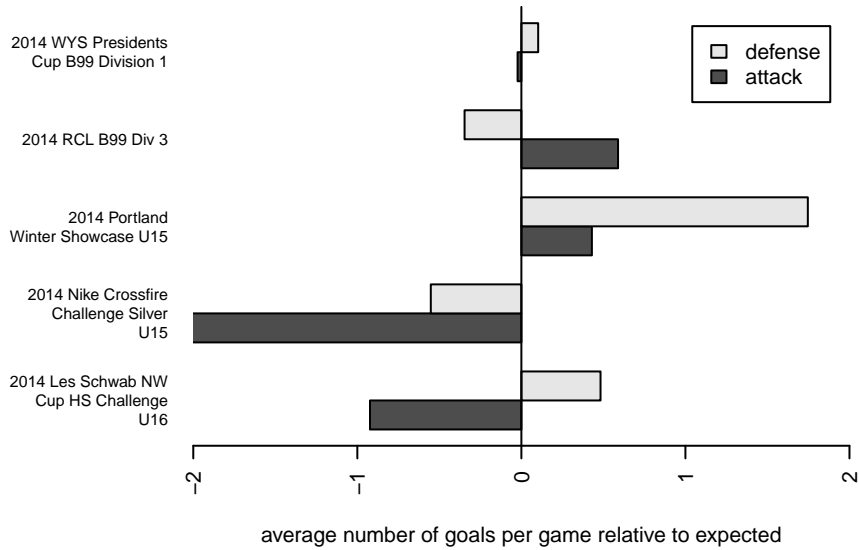

Performance relative to 13 month average